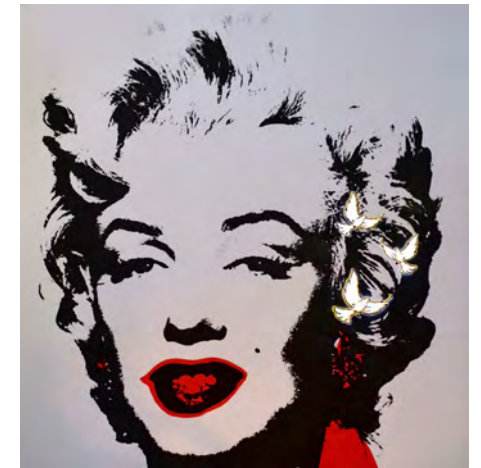

Fluid Acrylic, Canvas 60" x 84"

Evil Series: See, 2022

Screenprint, Fluid Acrylic, Spray Paint on Museum Board 36" x 36"

Evil Series: Speak, 2022

Screenprint, Fluid Acrylic, Spray Paint on Museum Board 36" x 36"

Evil Series: Hear, 2022

Screenprint, Fluid Acrylic, Spray Paint on Museum Board 36" x 36"

Dove down, 2022

Fluid Acrylic, Spray Paint 12" x 12"

Dove up, 2022

Fluid Acrylic, Spray Paint 12" x 12"

Normal Dove, 2022