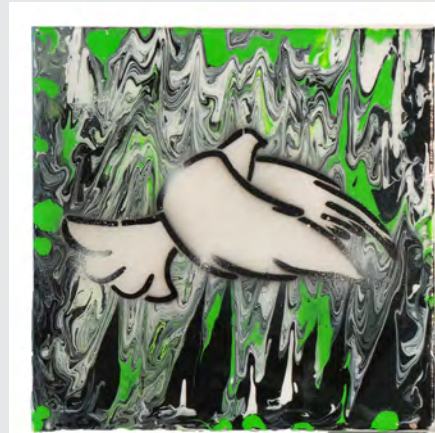

Fluid Acrylic, Canvas 60" x 84"

Evil Series: See, 2022

Screenprint, Fluid Acrylic, Spray Paint on Museum Board 36" x 36"

Evil Series: Speak, 2022

Screenprint, Fluid Acrylic, Spray Paint on Museum Board 36" x 36"

Evil Series: Hear, 2022

Screenprint, Fluid Acrylic, Spray Paint on Museum Board 36" x 36"

Dove down, 2022

Fluid Acrylic, Spray Paint 12" x 12"

Dove up, 2022

Fluid Acrylic, Spray Paint 12" x 12"

Normal Dove, 2022