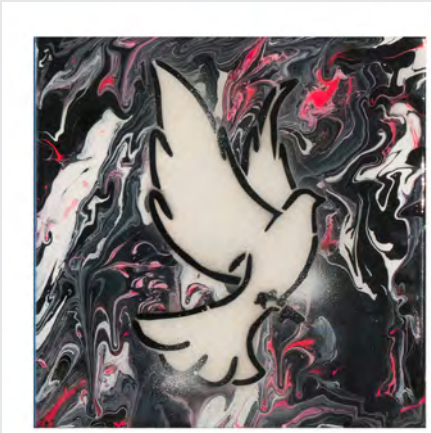

Fluid Acrylic, Canvas 60" x 84"

Evil Series: See, 2022

Screenprint, Fluid Acrylic, Spray Paint on Museum Board 36" x 36"

Evil Series: Speak, 2022

Screenprint, Fluid Acrylic, Spray Paint on Museum Board 36" x 36"

Evil Series: Hear, 2022

Screenprint, Fluid Acrylic, Spray Paint on Museum Board 36" x 36"

Dove down, 2022

Fluid Acrylic, Spray Paint 12" x 12"

Dove up, 2022

Fluid Acrylic, Spray Paint 12" x 12"

Normal Dove, 2022